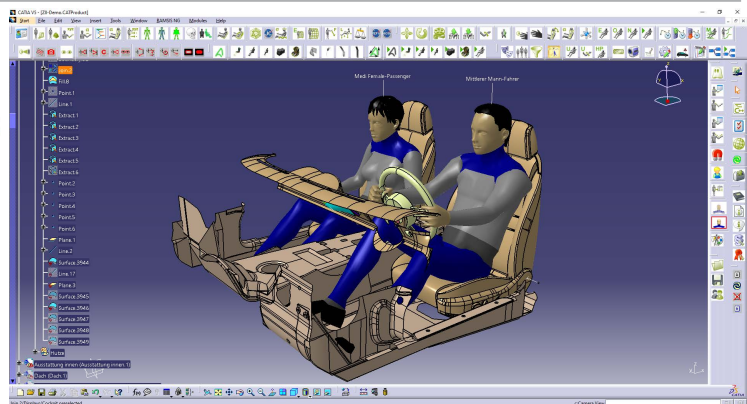

Strongbox Warranty

3 Year no quibble warranty included

www.strongboxtechnology.com

info@strongboxtechnology.com

TRADE PRICE

£7850.00 + VAT

Telephone a human 0845 8888 555

Strongbox Computers Ltd reserves the right to alter product offerings and specifications at any time, without notice. Strongbox Computers Ltd makes every effort to ensure accuracy of all information but is not liable or responsible for any editorial, photographic or typographic errors. All images are for illustration purposes only. For full Strongbox Computers Ltd product, service and warranty specifications email info@strongboxtechnology.com.

Strongbox Computers Ltd makes no representations or warranties regarding third party products or services.
©2020 Strongbox Computers Ltd. all rights reserved.