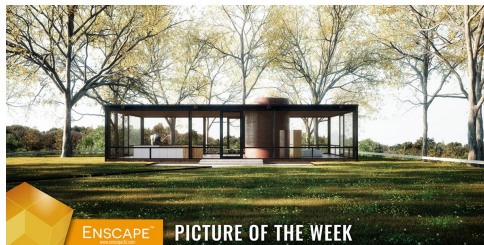

Support included

- Helpdesk
- 1 hour response
- Some one to talk to when you need

Strongbox Warranty

3 Year no quibble warranty included on all hardware

1st Year - engineer on site within 24 hours with parts*

2nd and 3rd years - return to base parts and labour

* Not available in all countries.

TRADE PRICE

£4350.00 + VAT

www.strongboxtechnology.com

info@strongboxtechnology.com

Telephone a human 0845 8888 555

Strongbox Computers Ltd reserves the right to alter product offerings and specifications at any time, without notice. Strongbox Computers Ltd makes every effort to ensure accuracy of all information but is not liable or responsible for any editorial, photographic or typographic errors. All images are for illustration purposes only. For full Strongbox Computers Ltd product, service and warranty specifications email info@strongboxtechnology.com.

Strongbox Computers Ltd makes no representations or warranties regarding third party products or services.
©2021 Strongbox Computers Ltd. all rights reserved.