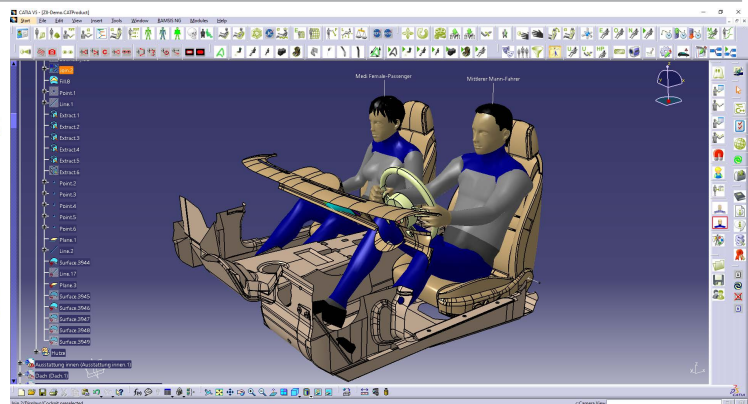

Strongbox Warranty

3 Year no quibble warranty included

www.strongboxtechnology.com

info@strongboxtechnology.com

TRADE PRICE

£13750.00 + VAT

Telephone a human 0845 8888 555

Strongbox Computers Ltd reserves the right to alter product offerings and specifications at any time, without notice. Strongbox Computers Ltd makes every effort to ensure accuracy of all information but is not liable or responsible for any editorial, photographic or typographic errors. All images are for illustration purposes only. For full Strongbox Computers Ltd product, service and warranty specifications email info@strongboxtechnology.com.

Strongbox Computers Ltd makes no representations or warranties regarding third party products or services.
©2021 Strongbox Computers Ltd. all rights reserved.